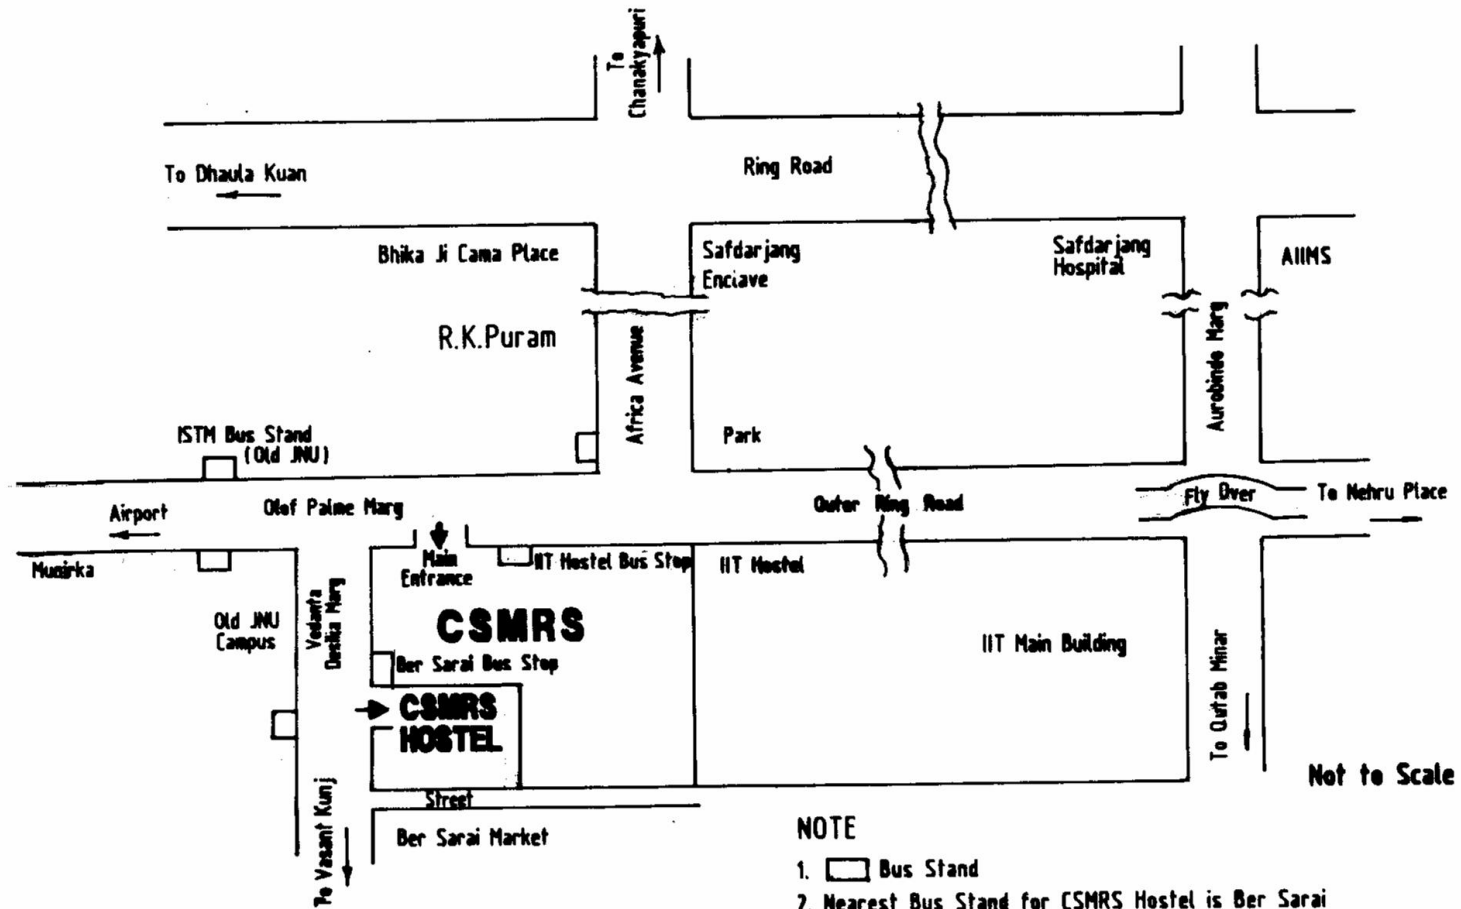

LOCATION MAP OF CSMRS

Not to Scale

NOTE

1. Bus Stand
2. Nearest Bus Stand for CSMRS Hostel is Ber Sarai
3. Nearest Bus Stand for main CSMRS Campus is IIT Hostel
4. Approximately 8Kms from Domestic Airport
5. Approximately 13Kms from New Delhi Railway Station